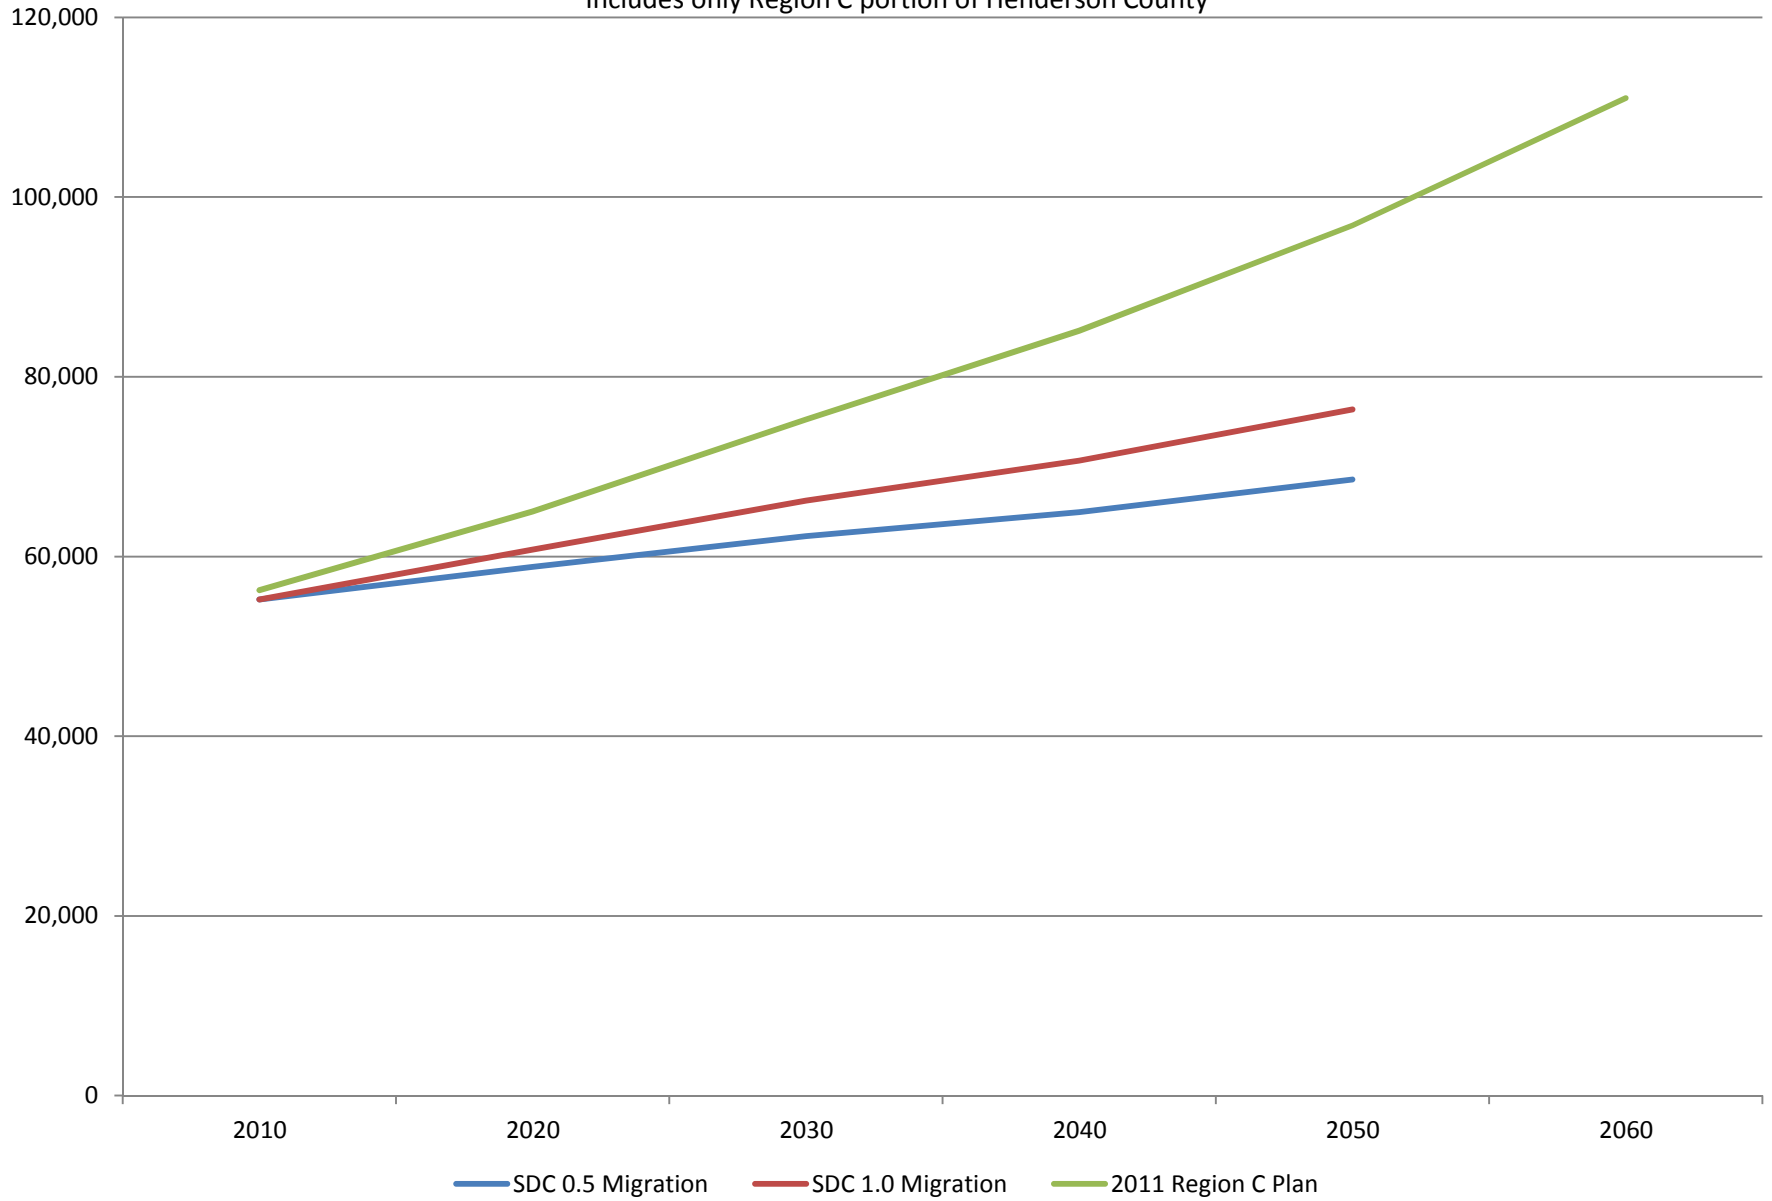

Region C Total Population Projections

— SDC 0.5 Migration — SDC 1.0 Migration — 2011 Region C Plan

Collin County Population Projections

Cooke County Population Projections

— SDC 0.5 Migration — SDC 1.0 Migration — 2011 Region C Plan

Dallas County Population Projections

— SDC 0.5 Migration — SDC 1.0 Migration — 2011 Region C Plan

Denton County Population Projections

Ellis County Population Projections

— SDC 0.5 Migration — SDC 1.0 Migration — 2011 Region C Plan

Fannin County Population Projections

Freestone County Population Projections

Grayson County Population Projections

Henderson County Population Projections

* Includes only Region C portion of Henderson County

Jack County Population Projections

— SDC 0.5 Migration — SDC 1.0 Migration — 2011 Region C Plan

Kaufman County Population Projections

Navarro County Population Projections

Parker County Population Projections