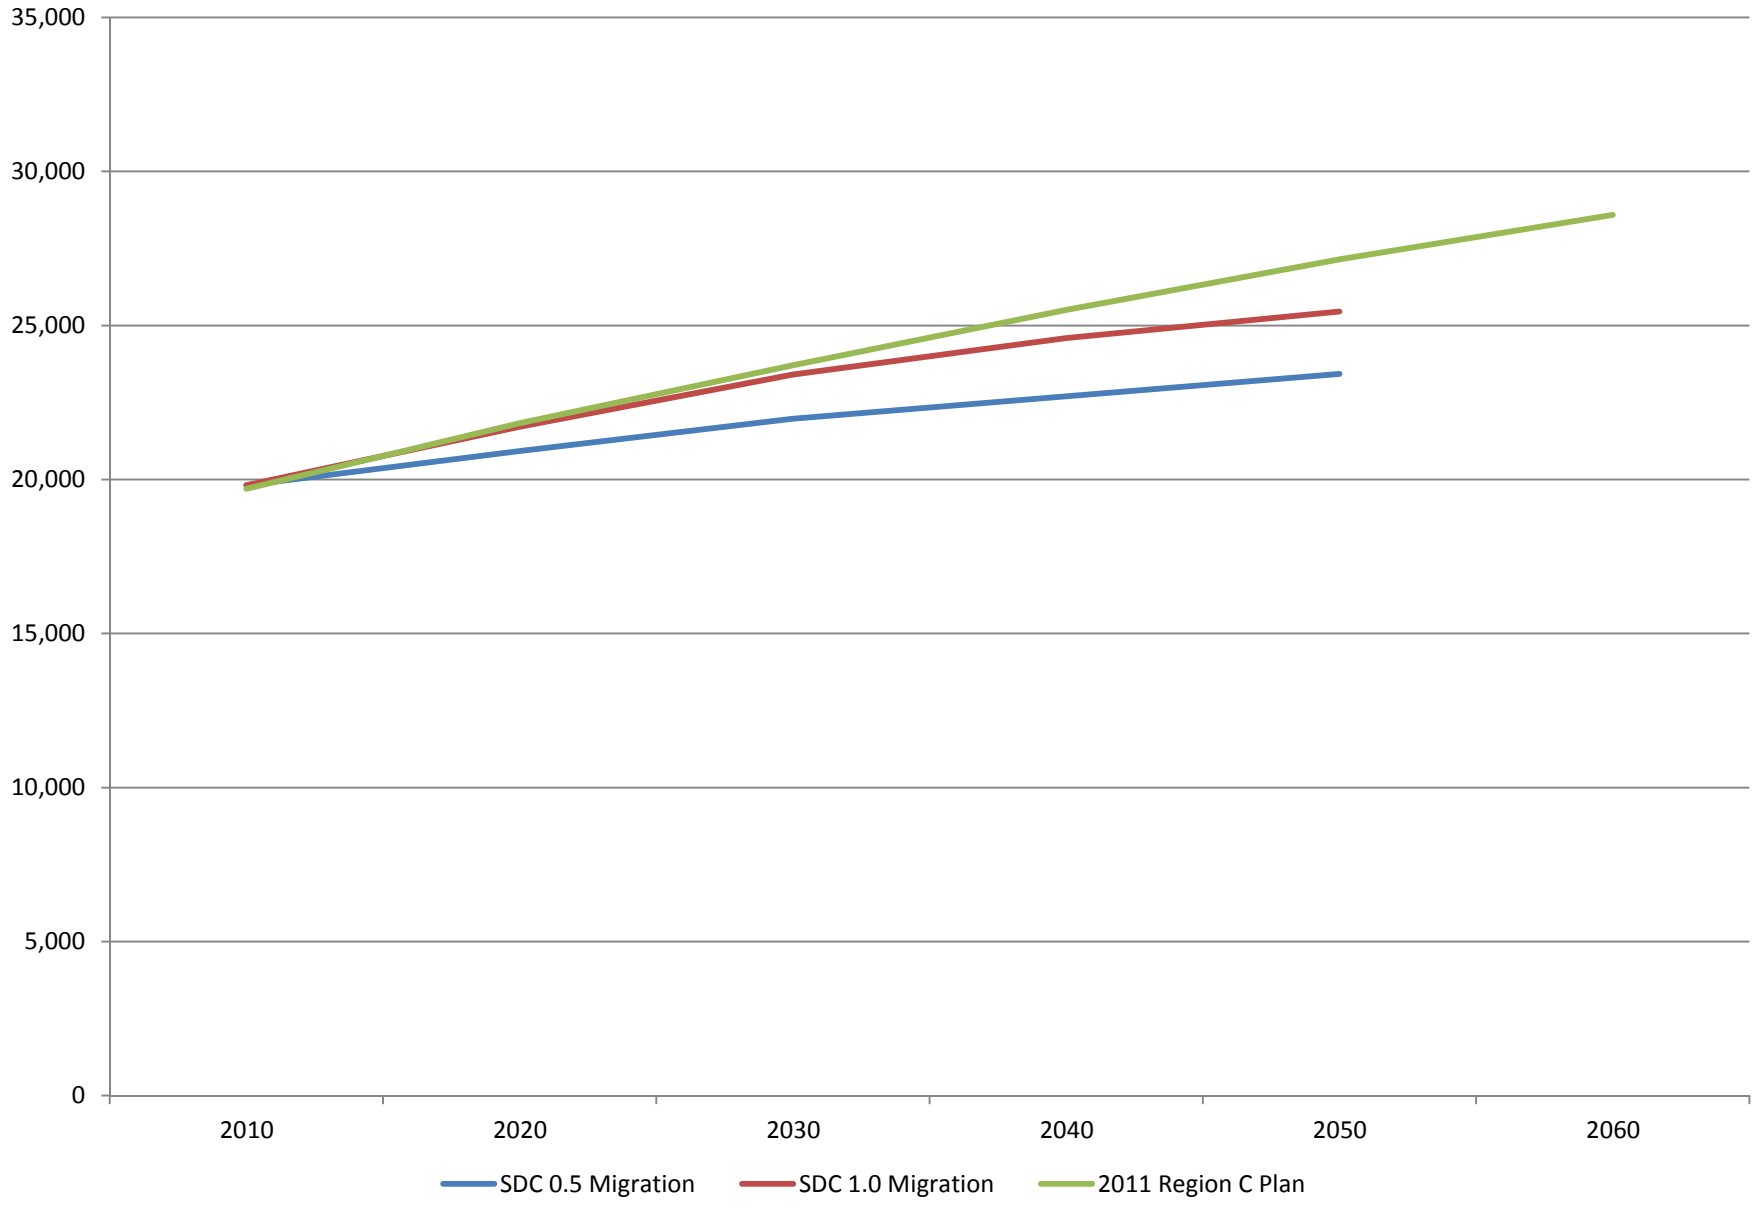

Region C Total Population Projections

— SDC 0.5 Migration — SDC 1.0 Migration — 2011 Region C Plan

Collin County Population Projections

Cooke County Population Projections

— SDC 0.5 Migration — SDC 1.0 Migration — 2011 Region C Plan

Dallas County Population Projections

— SDC 0.5 Migration — SDC 1.0 Migration — 2011 Region C Plan

Denton County Population Projections

Ellis County Population Projections

— SDC 0.5 Migration — SDC 1.0 Migration — 2011 Region C Plan

Fannin County Population Projections

Freestone County Population Projections

Grayson County Population Projections

Henderson County Population Projections

* Includes only Region C portion of Henderson County

Jack County Population Projections

— SDC 0.5 Migration — SDC 1.0 Migration — 2011 Region C Plan

Kaufman County Population Projections

Navarro County Population Projections

Parker County Population Projections