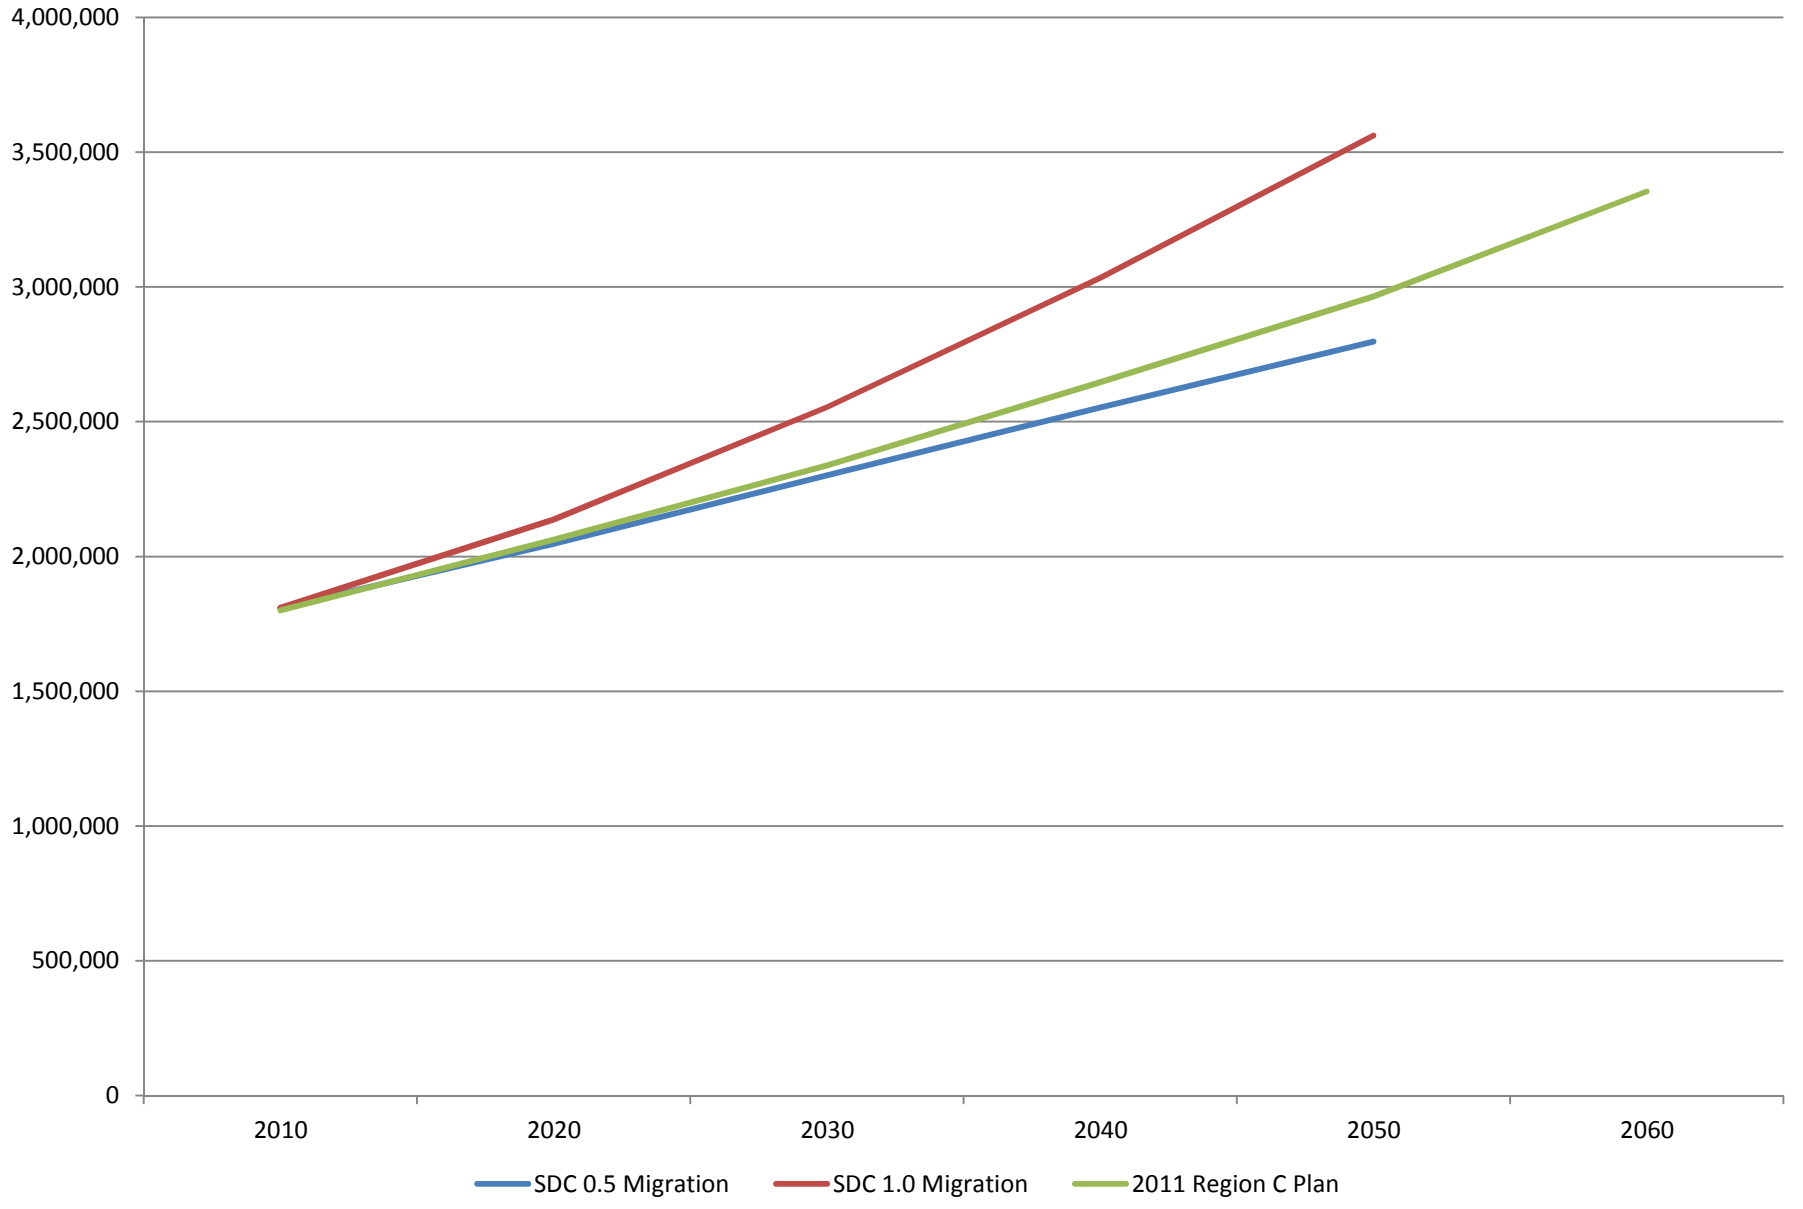

Region C Total Population Projections

— SDC 0.5 Migration — SDC 1.0 Migration — 2011 Region C Plan

Collin County Population Projections

Cooke County Population Projections

— SDC 0.5 Migration — SDC 1.0 Migration — 2011 Region C Plan

Fannin County Population Projections

Freestone County Population Projections

Grayson County Population Projections

Henderson County Population Projections

* Includes only Region C portion of Henderson County

Jack County Population Projections

— SDC 0.5 Migration — SDC 1.0 Migration — 2011 Region C Plan

Kaufman County Population Projections

Navarro County Population Projections

Parker County Population Projections

— SDC 0.5 Migration — SDC 1.0 Migration — 2011 Region C Plan

Rockwall County Population Projections

— SDC 0.5 Migration — SDC 1.0 Migration — 2011 Region C Plan

Tarrant County Population Projections

Wise County Population Projections