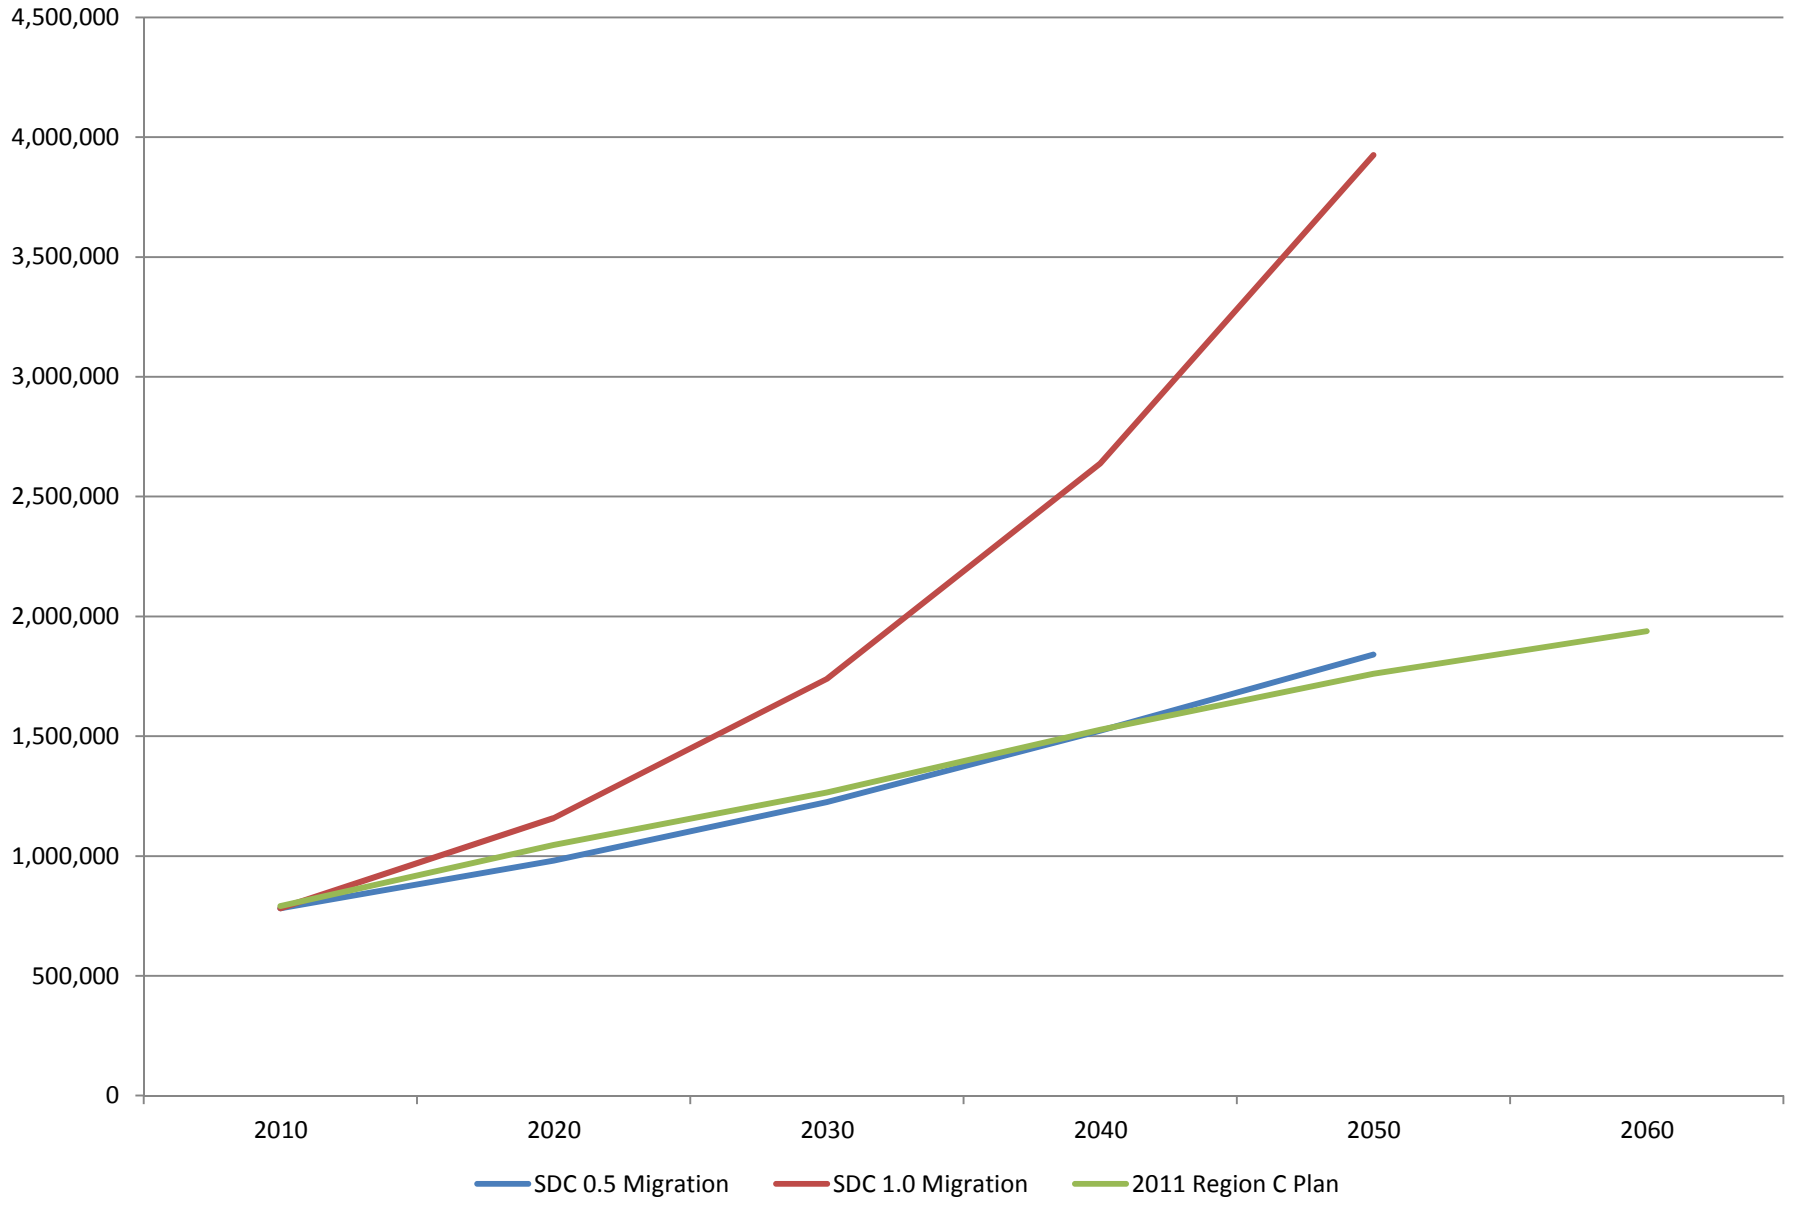

Region C Total Population Projections

— SDC 0.5 Migration — SDC 1.0 Migration — 2011 Region C Plan

Collin County Population Projections

Cooke County Population Projections

— SDC 0.5 Migration — SDC 1.0 Migration — 2011 Region C Plan

Dallas County Population Projections

— SDC 0.5 Migration — SDC 1.0 Migration — 2011 Region C Plan

Denton County Population Projections

Ellis County Population Projections

— SDC 0.5 Migration — SDC 1.0 Migration — 2011 Region C Plan

Fannin County Population Projections

Freestone County Population Projections

Grayson County Population Projections

Henderson County Population Projections

* Includes only Region C portion of Henderson County

Jack County Population Projections

— SDC 0.5 Migration — SDC 1.0 Migration — 2011 Region C Plan

Kaufman County Population Projections

Navarro County Population Projections

Parker County Population Projections