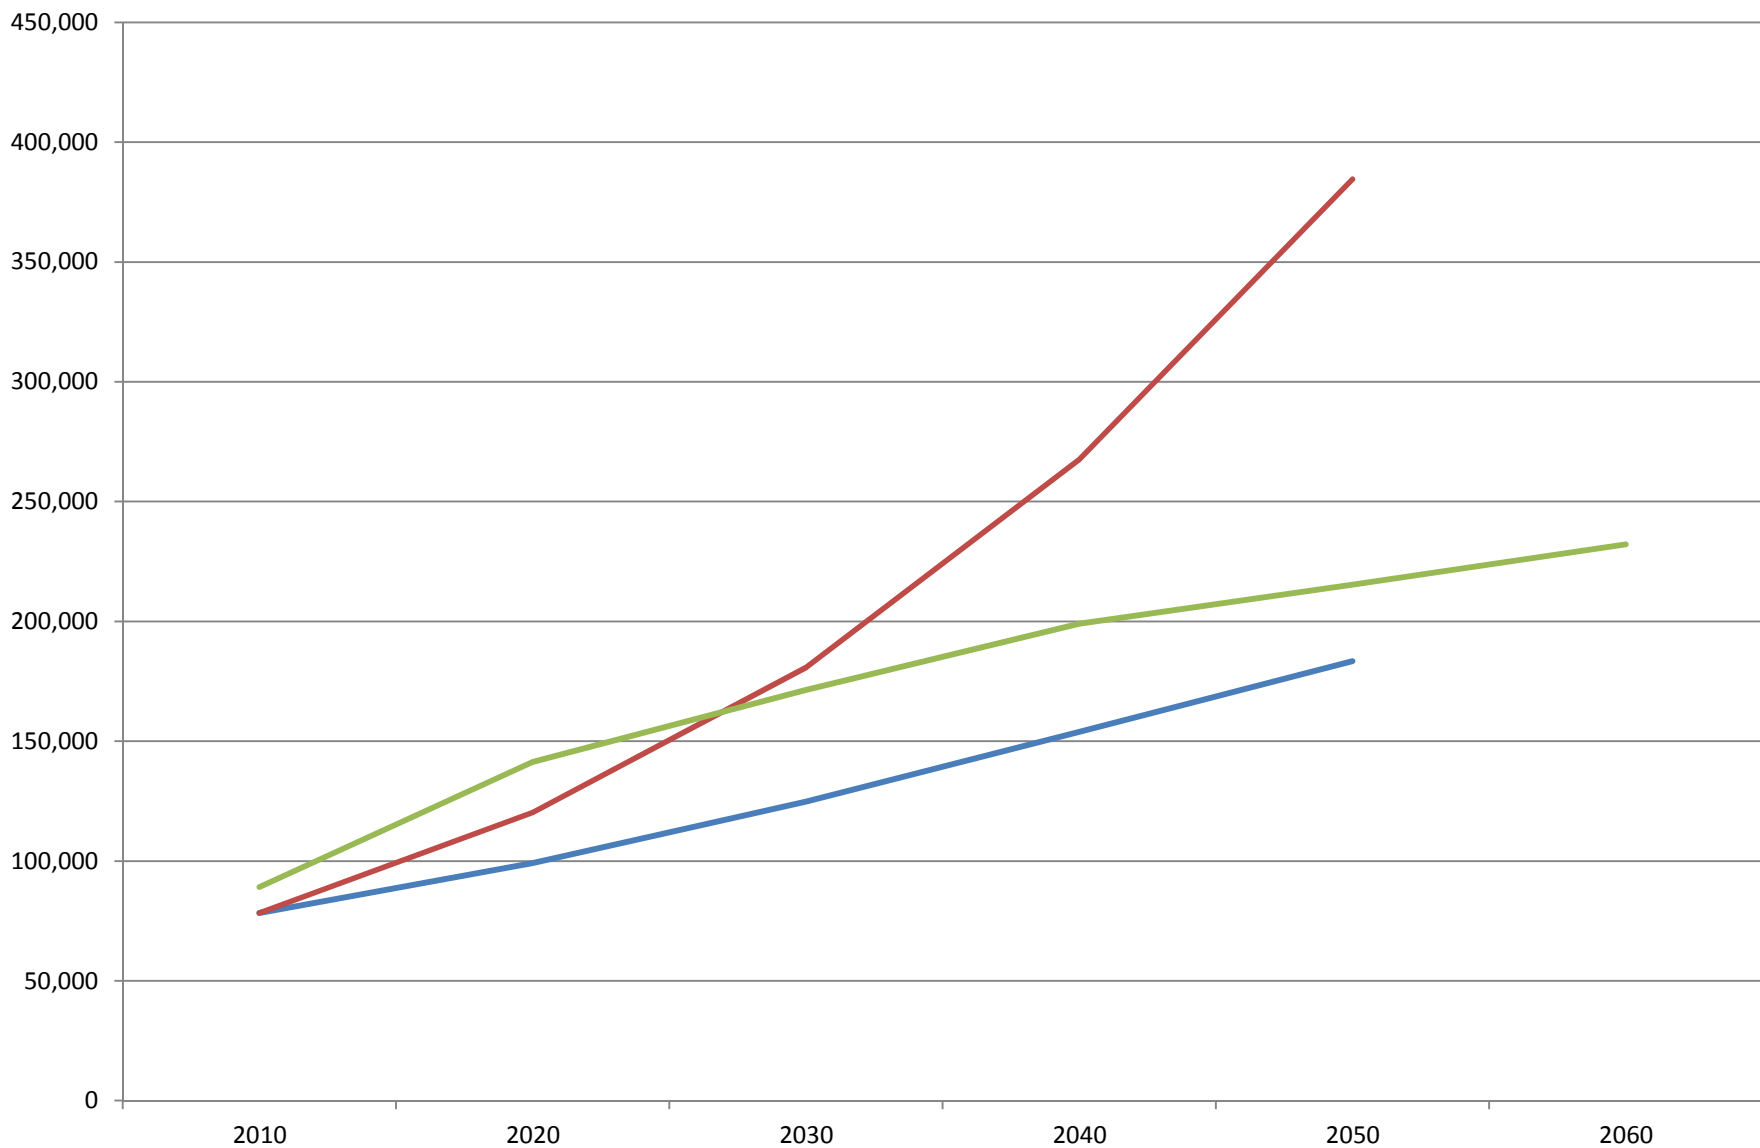

Rockwall County Population Projections

— SDC 0.5 Migration   — SDC 1.0 Migration   — 2011 Region C Plan