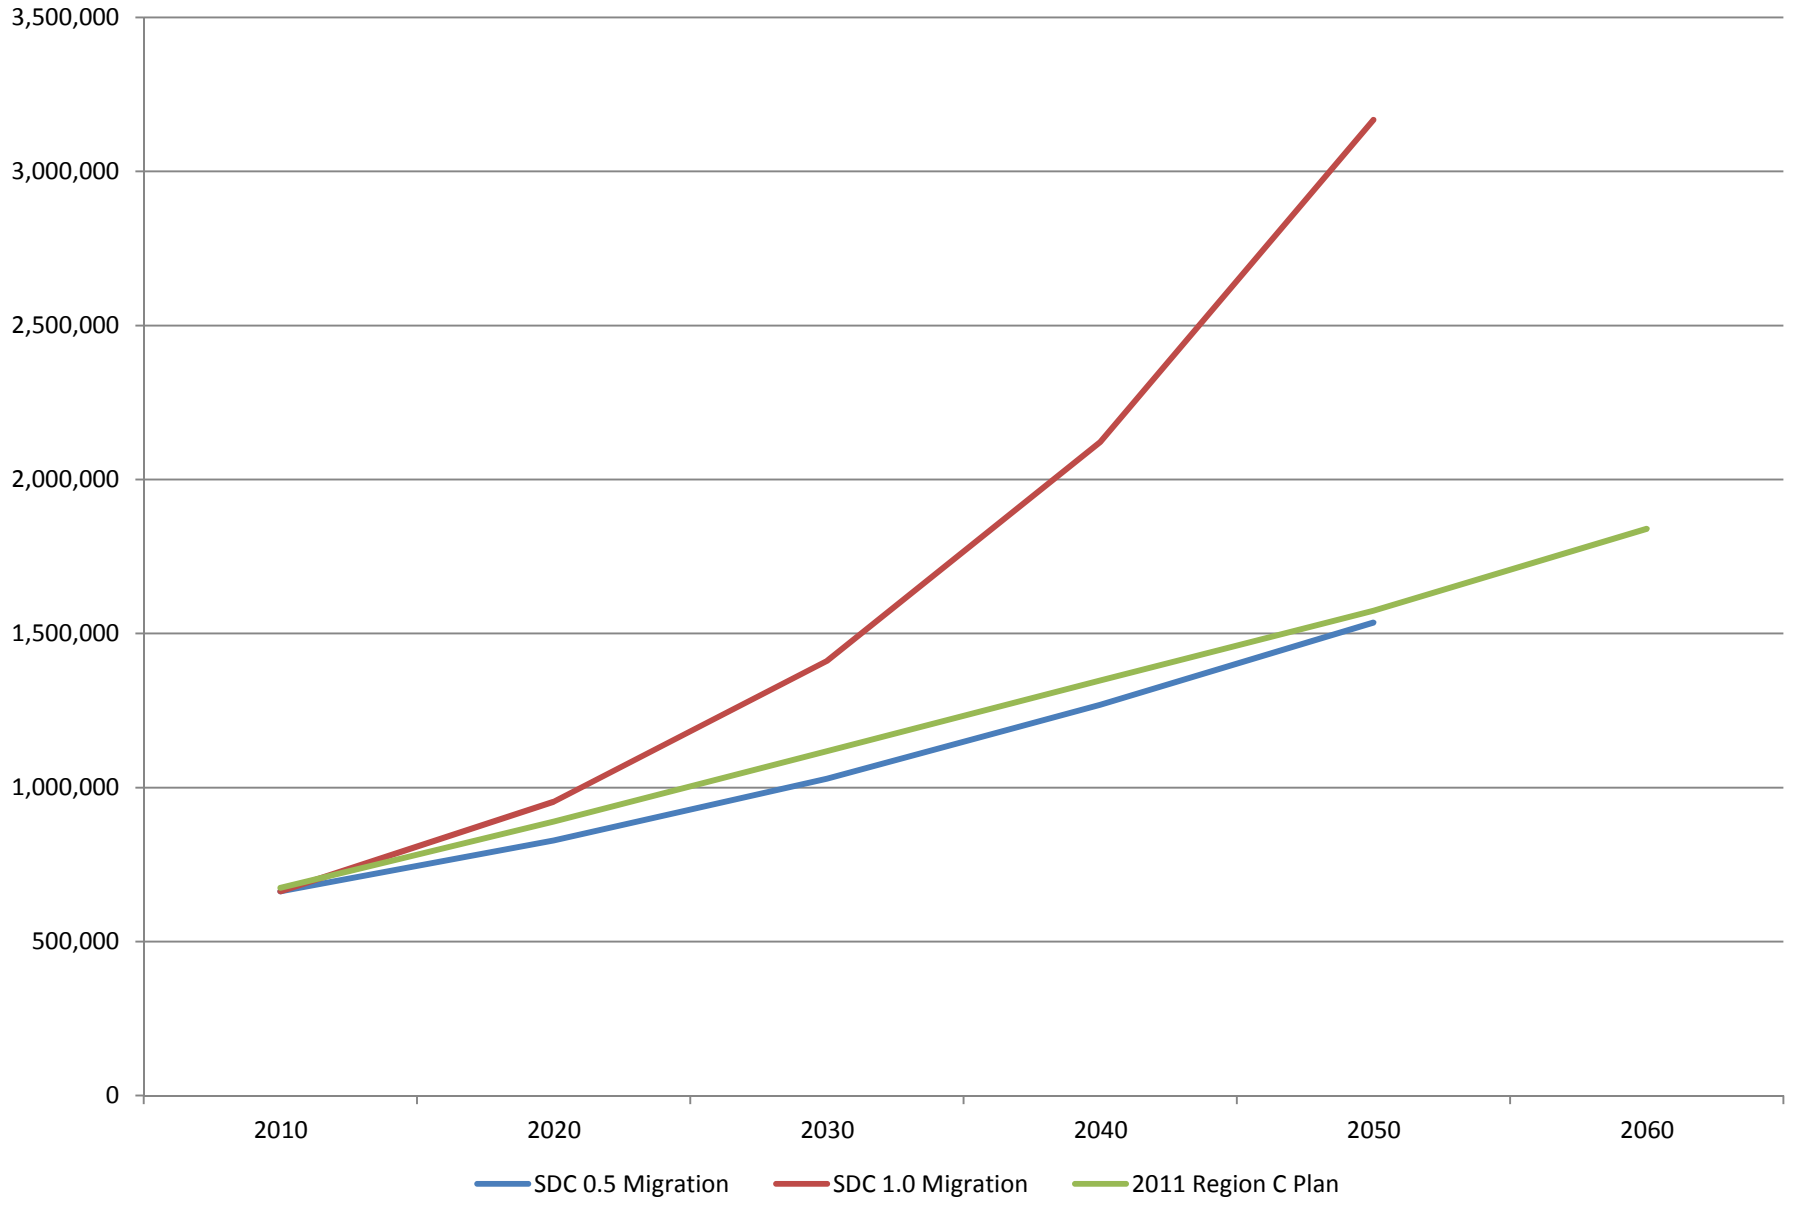

Region C Total Population Projections

— SDC 0.5 Migration — SDC 1.0 Migration — 2011 Region C Plan

Collin County Population Projections

Cooke County Population Projections

— SDC 0.5 Migration — SDC 1.0 Migration — 2011 Region C Plan

Dallas County Population Projections

— SDC 0.5 Migration — SDC 1.0 Migration — 2011 Region C Plan

Denton County Population Projections

Ellis County Population Projections

— SDC 0.5 Migration — SDC 1.0 Migration — 2011 Region C Plan

Fannin County Population Projections

Freestone County Population Projections

Grayson County Population Projections

Henderson County Population Projections

* Includes only Region C portion of Henderson County

Jack County Population Projections

— SDC 0.5 Migration — SDC 1.0 Migration — 2011 Region C Plan

Kaufman County Population Projections

Navarro County Population Projections

Parker County Population Projections