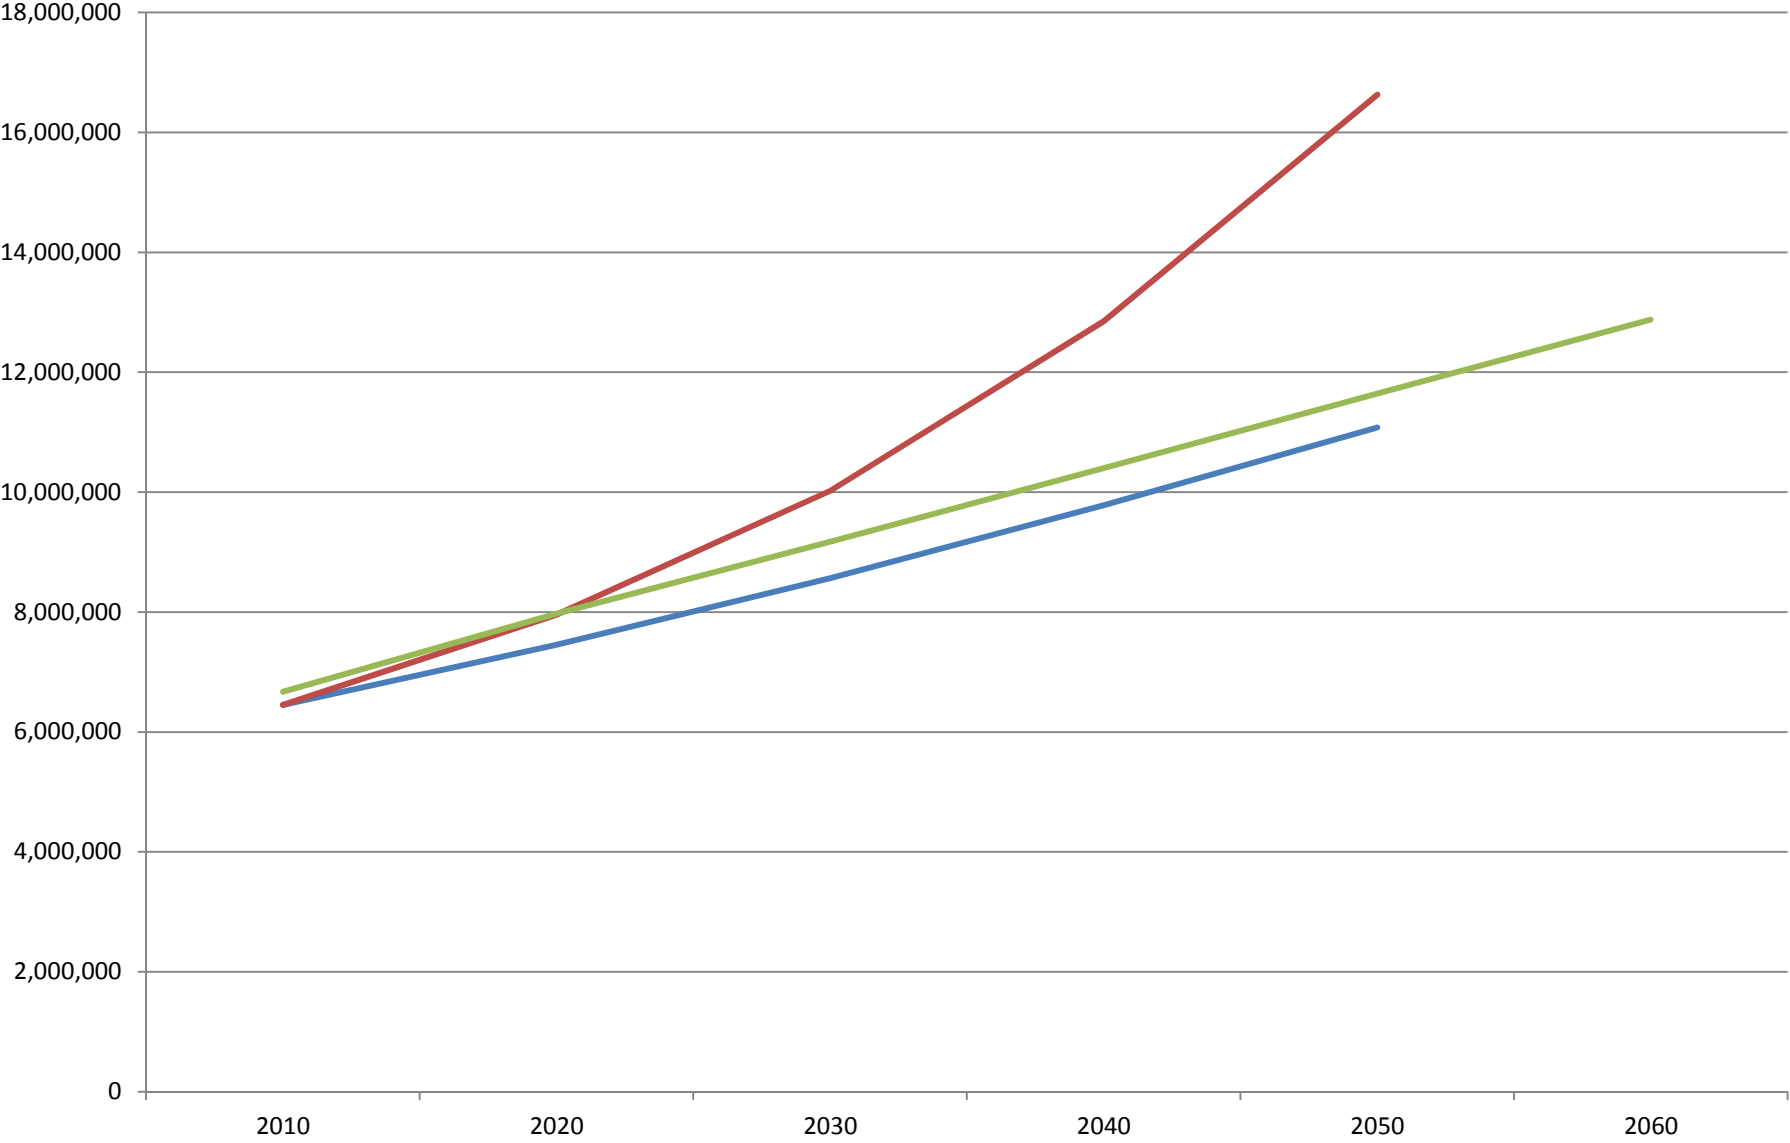

Region C Total Population Projections

— SDC 0.5 Migration — SDC 1.0 Migration — 2011 Region C Plan

Collin County Population Projections

Cooke County Population Projections

— SDC 0.5 Migration — SDC 1.0 Migration — 2011 Region C Plan

Dallas County Population Projections

— SDC 0.5 Migration — SDC 1.0 Migration — 2011 Region C Plan

Denton County Population Projections

Ellis County Population Projections

— SDC 0.5 Migration — SDC 1.0 Migration — 2011 Region C Plan

Fannin County Population Projections

Freestone County Population Projections

Grayson County Population Projections

Henderson County Population Projections

* Includes only Region C portion of Henderson County

Jack County Population Projections

— SDC 0.5 Migration — SDC 1.0 Migration — 2011 Region C Plan

Kaufman County Population Projections

Navarro County Population Projections

Parker County Population Projections