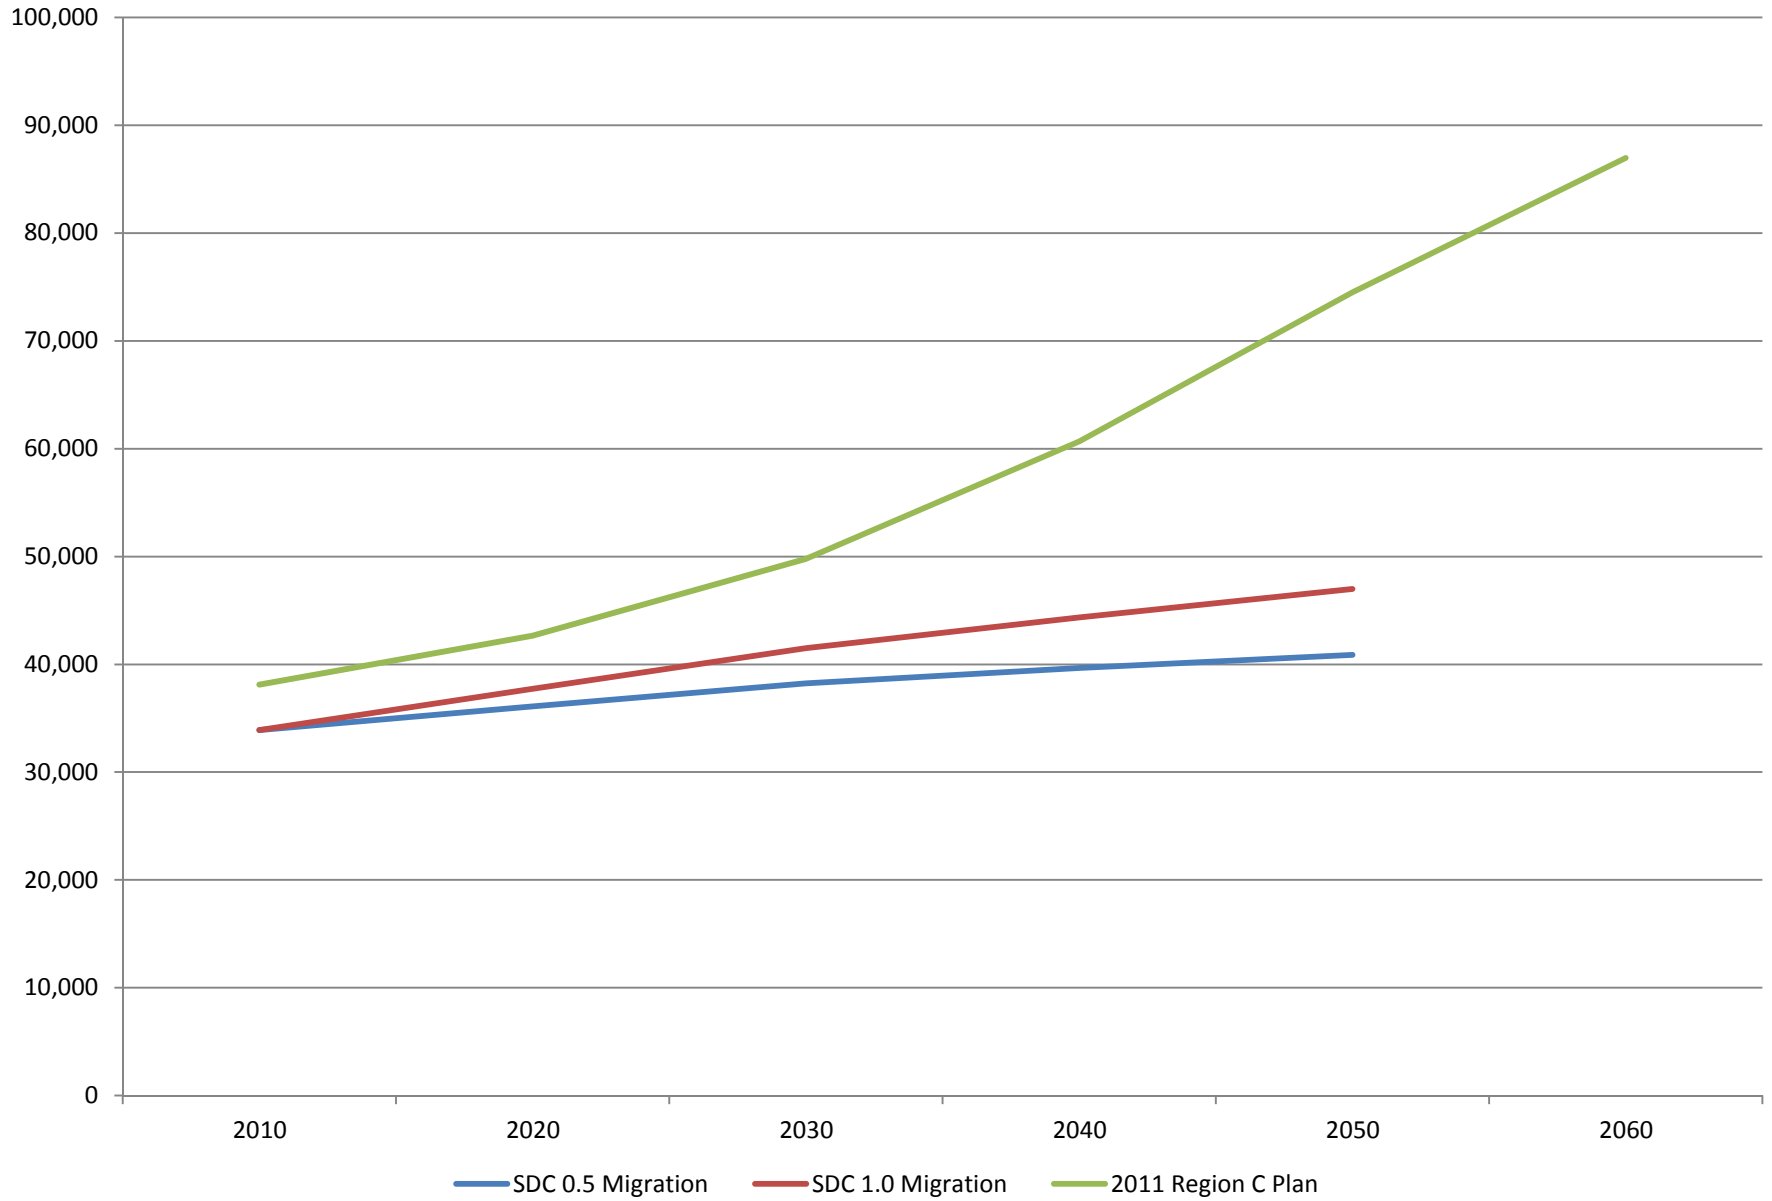

Region C Total Population Projections

— SDC 0.5 Migration — SDC 1.0 Migration — 2011 Region C Plan

Collin County Population Projections

Cooke County Population Projections

— SDC 0.5 Migration — SDC 1.0 Migration — 2011 Region C Plan

Dallas County Population Projections

— SDC 0.5 Migration — SDC 1.0 Migration — 2011 Region C Plan

Denton County Population Projections

Ellis County Population Projections

— SDC 0.5 Migration — SDC 1.0 Migration — 2011 Region C Plan

Fannin County Population Projections

Freestone County Population Projections

Grayson County Population Projections

Henderson County Population Projections

* Includes only Region C portion of Henderson County

Jack County Population Projections

— SDC 0.5 Migration — SDC 1.0 Migration — 2011 Region C Plan

Kaufman County Population Projections

Navarro County Population Projections

Parker County Population Projections