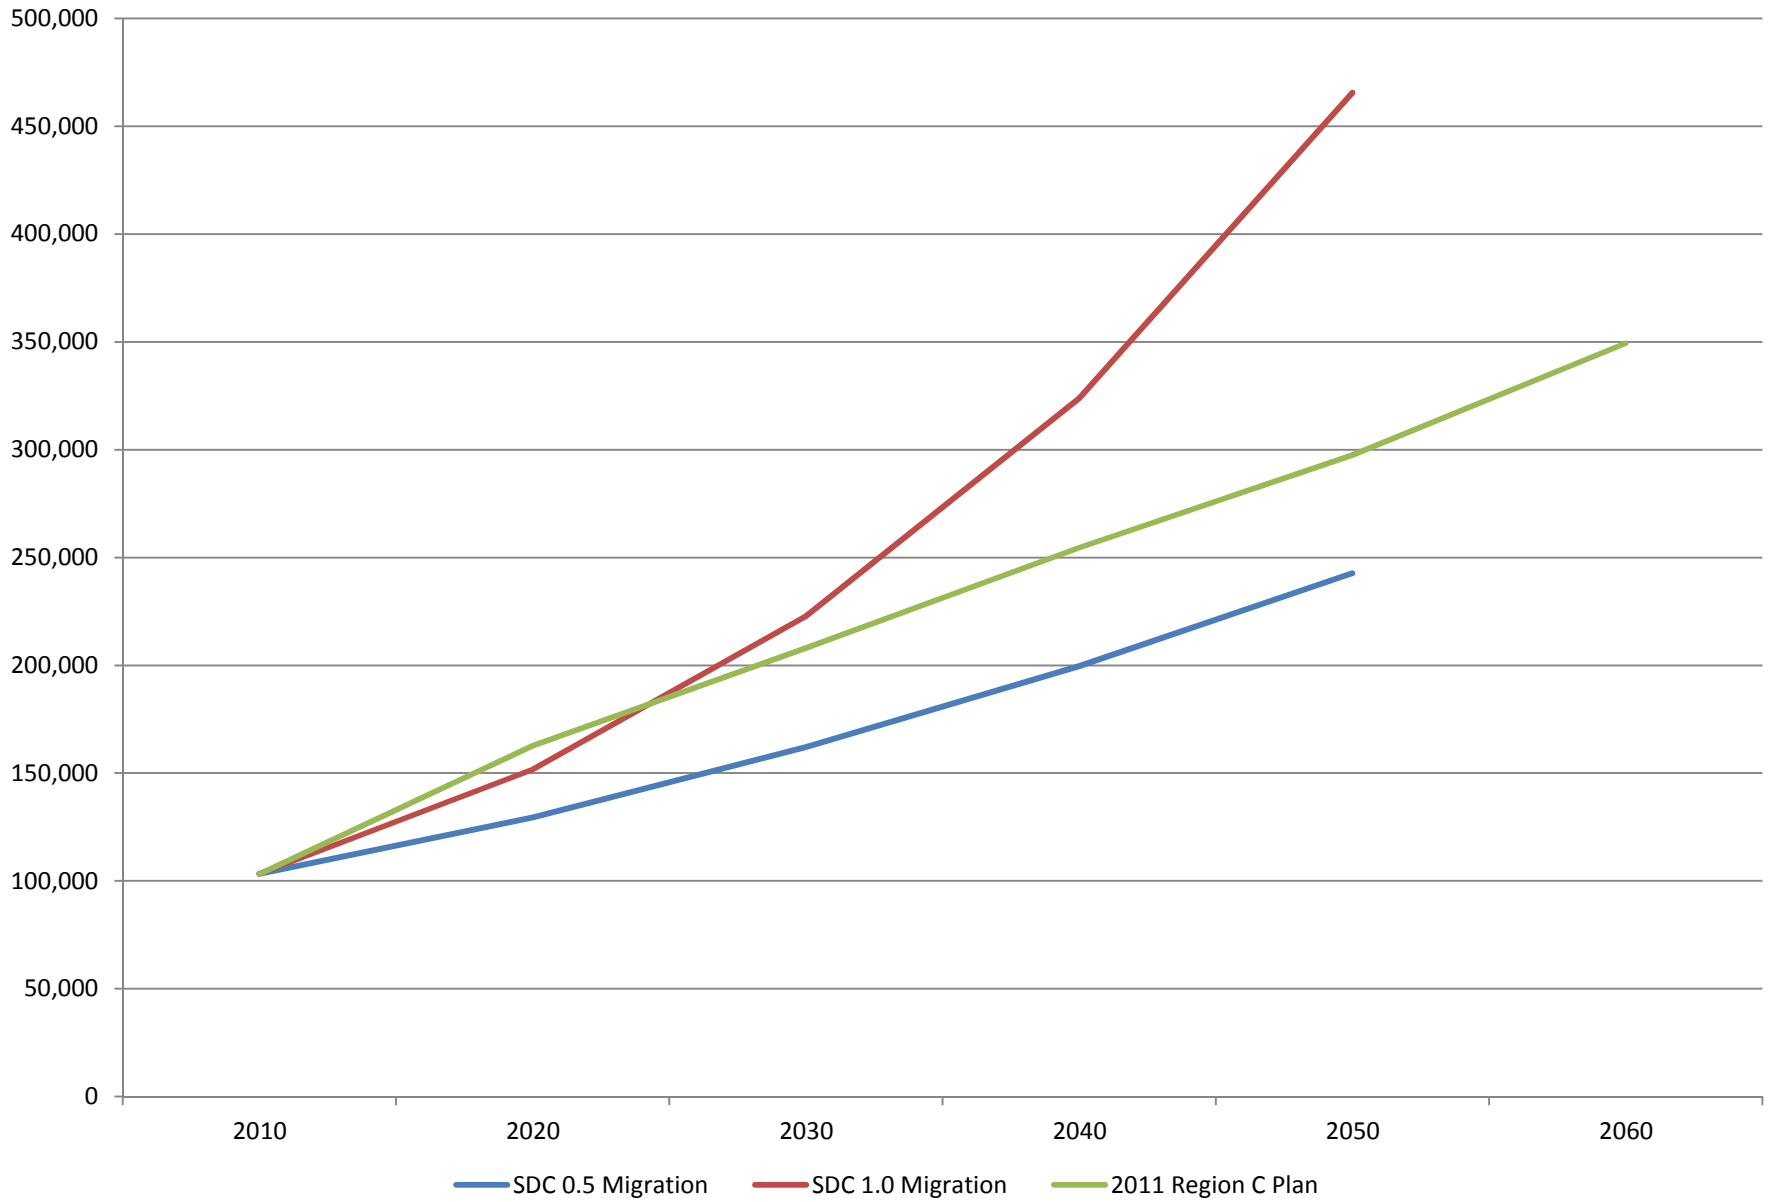

Region C Total Population Projections

— SDC 0.5 Migration — SDC 1.0 Migration — 2011 Region C Plan

Collin County Population Projections

Cooke County Population Projections

— SDC 0.5 Migration — SDC 1.0 Migration — 2011 Region C Plan

Dallas County Population Projections

— SDC 0.5 Migration — SDC 1.0 Migration — 2011 Region C Plan

Denton County Population Projections

Ellis County Population Projections

— SDC 0.5 Migration — SDC 1.0 Migration — 2011 Region C Plan

Fannin County Population Projections

Freestone County Population Projections

Grayson County Population Projections

Henderson County Population Projections

* Includes only Region C portion of Henderson County

Jack County Population Projections

— SDC 0.5 Migration — SDC 1.0 Migration — 2011 Region C Plan

Kaufman County Population Projections

Navarro County Population Projections

Parker County Population Projections