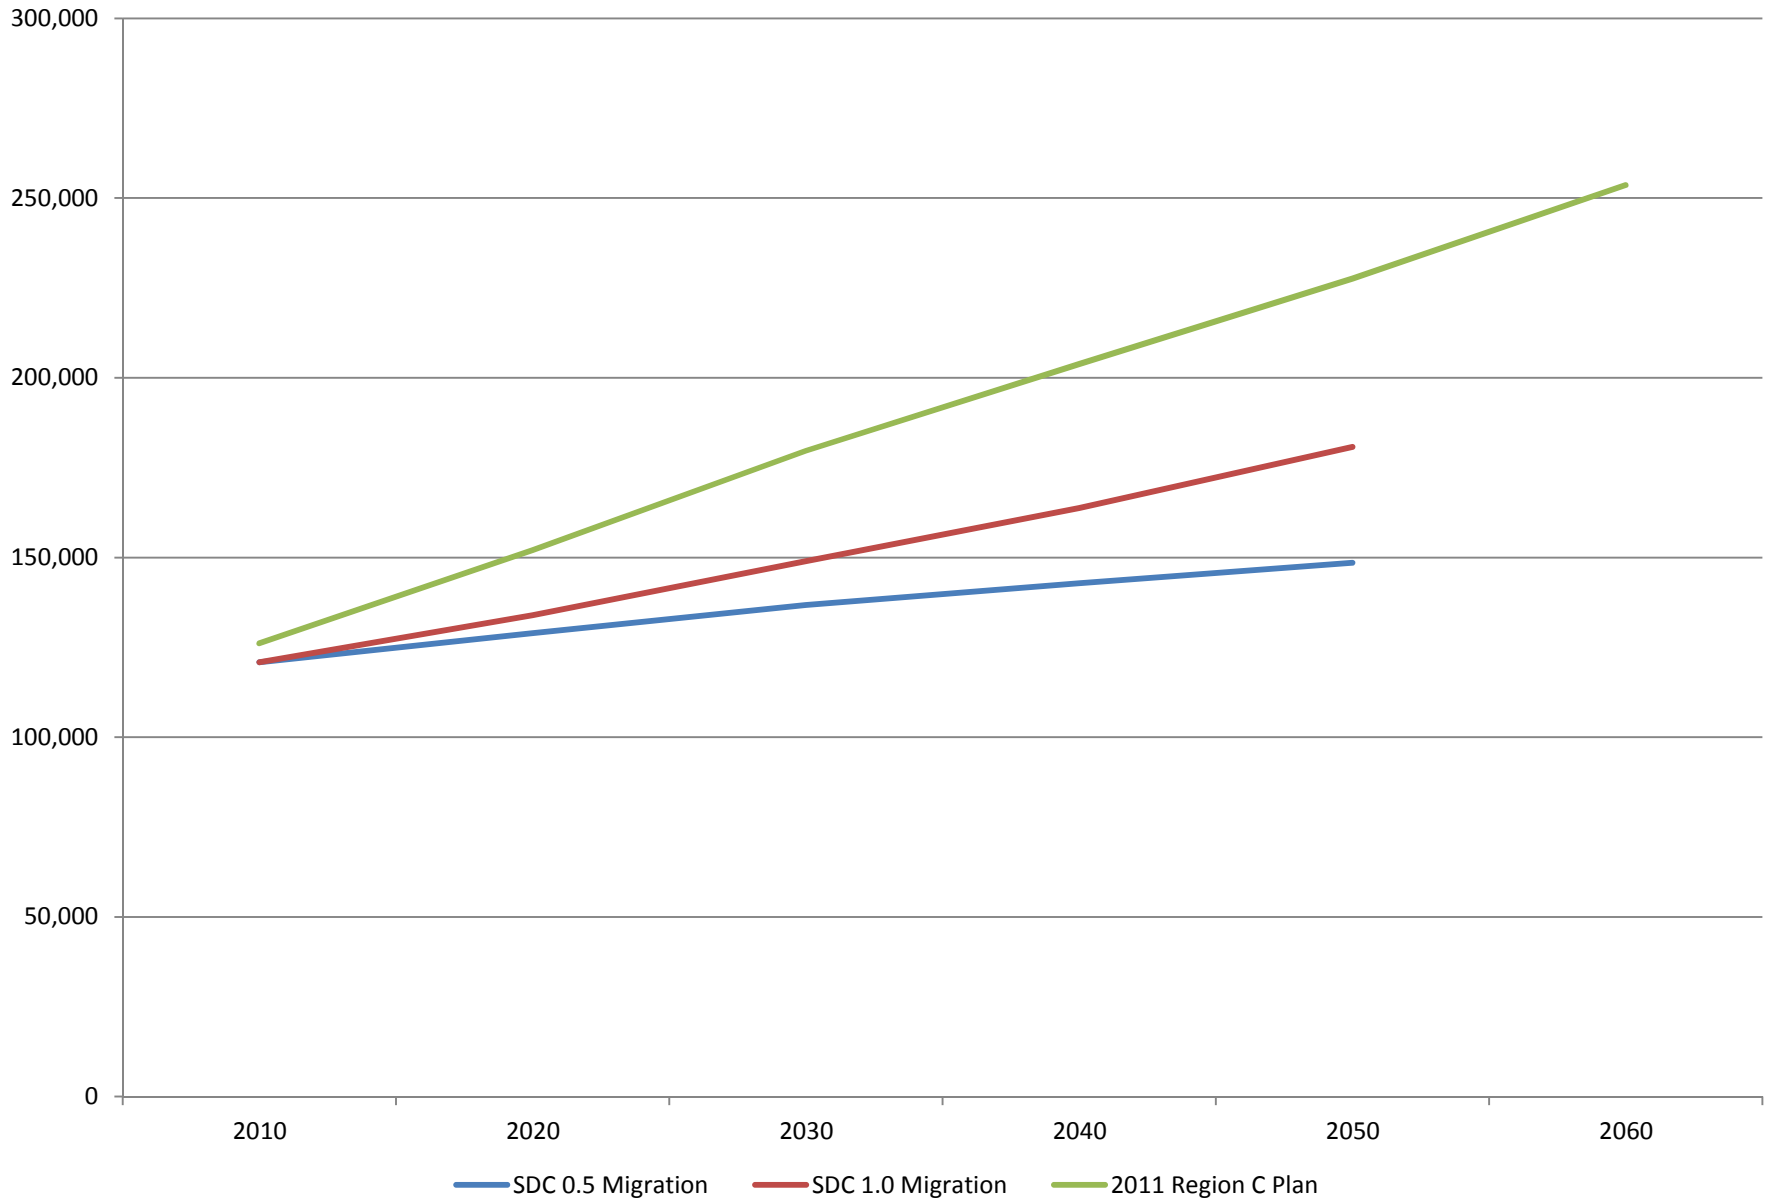

Region C Total Population Projections

— SDC 0.5 Migration — SDC 1.0 Migration — 2011 Region C Plan

Collin County Population Projections

Cooke County Population Projections

— SDC 0.5 Migration — SDC 1.0 Migration — 2011 Region C Plan

Dallas County Population Projections

— SDC 0.5 Migration — SDC 1.0 Migration — 2011 Region C Plan

Denton County Population Projections

Ellis County Population Projections

— SDC 0.5 Migration — SDC 1.0 Migration — 2011 Region C Plan

Fannin County Population Projections

Freestone County Population Projections

Grayson County Population Projections

Henderson County Population Projections

* Includes only Region C portion of Henderson County

Jack County Population Projections

— SDC 0.5 Migration — SDC 1.0 Migration — 2011 Region C Plan

Kaufman County Population Projections

Navarro County Population Projections

Parker County Population Projections