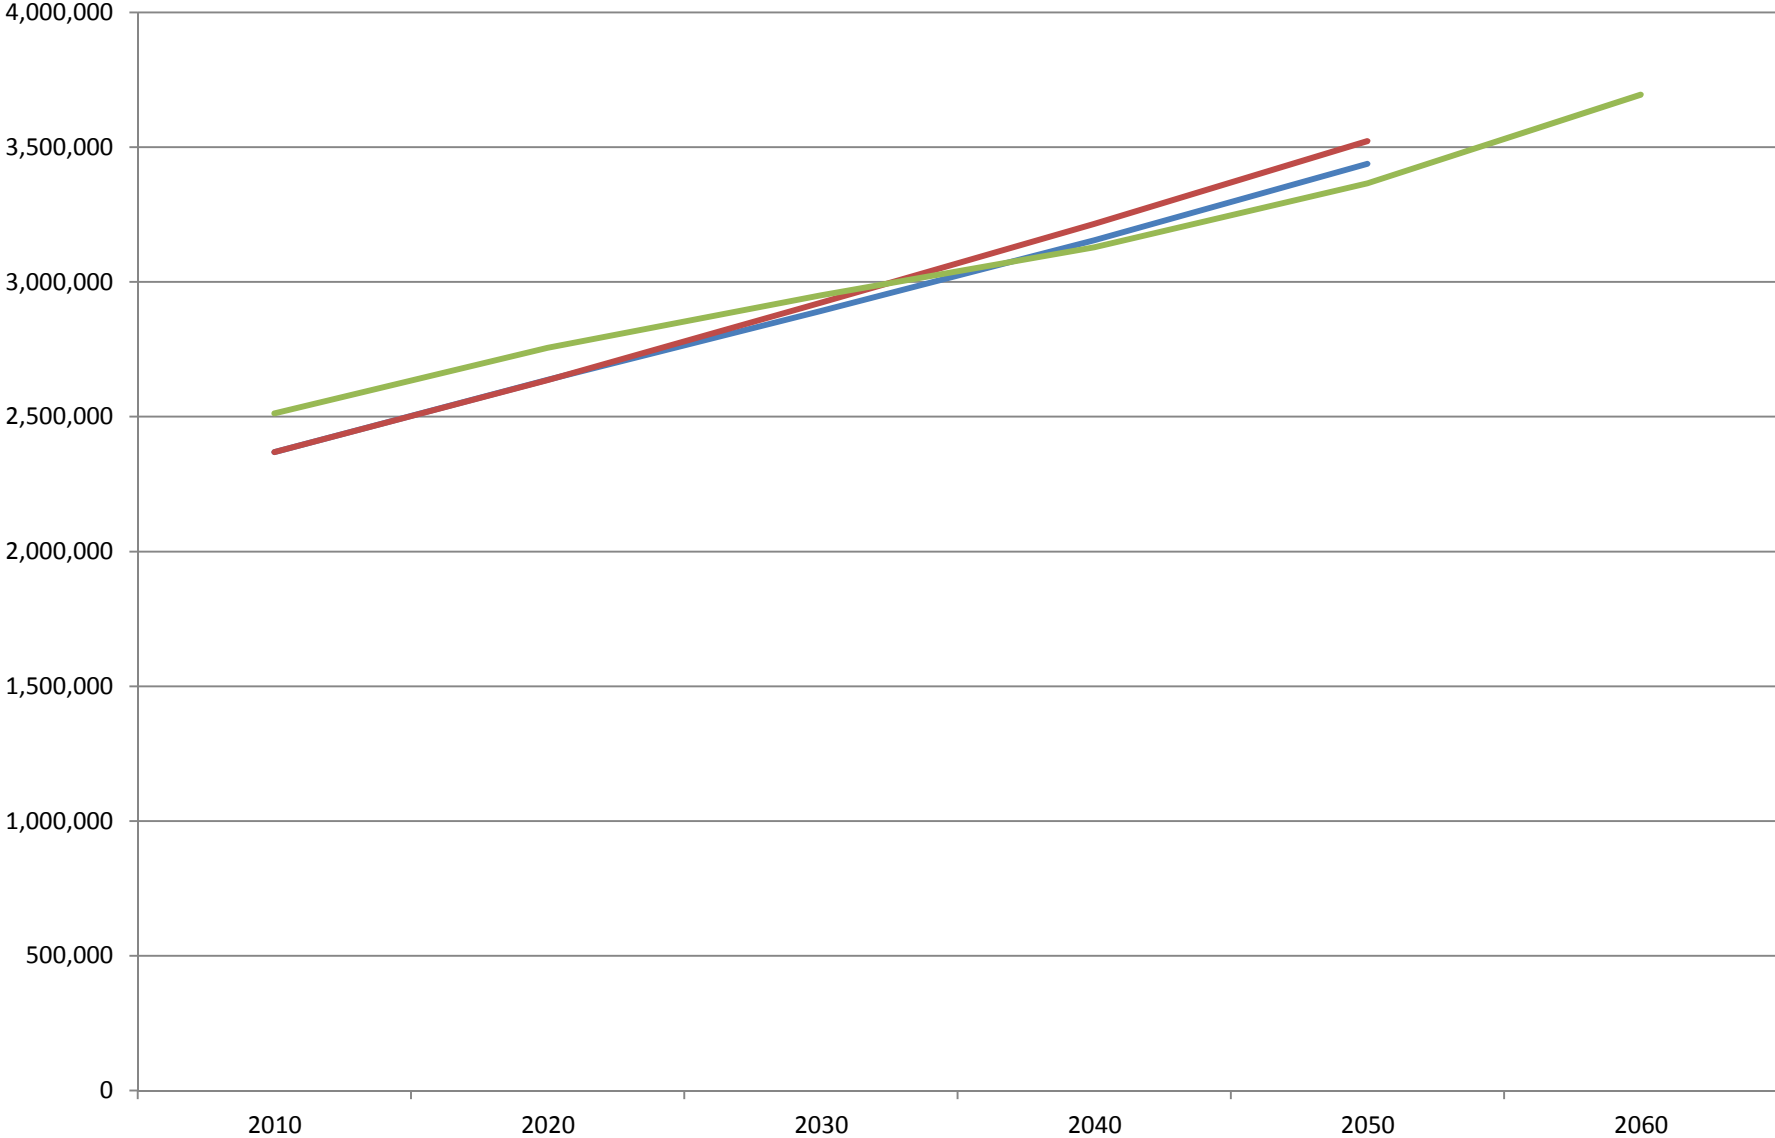

Region C Total Population Projections

— SDC 0.5 Migration — SDC 1.0 Migration — 2011 Region C Plan

Collin County Population Projections

Cooke County Population Projections

— SDC 0.5 Migration — SDC 1.0 Migration — 2011 Region C Plan

Dallas County Population Projections

— SDC 0.5 Migration — SDC 1.0 Migration — 2011 Region C Plan

Denton County Population Projections

Ellis County Population Projections

— SDC 0.5 Migration — SDC 1.0 Migration — 2011 Region C Plan

Fannin County Population Projections

Freestone County Population Projections

Grayson County Population Projections

Henderson County Population Projections

* Includes only Region C portion of Henderson County

Jack County Population Projections

— SDC 0.5 Migration — SDC 1.0 Migration — 2011 Region C Plan

Kaufman County Population Projections

Navarro County Population Projections

Parker County Population Projections