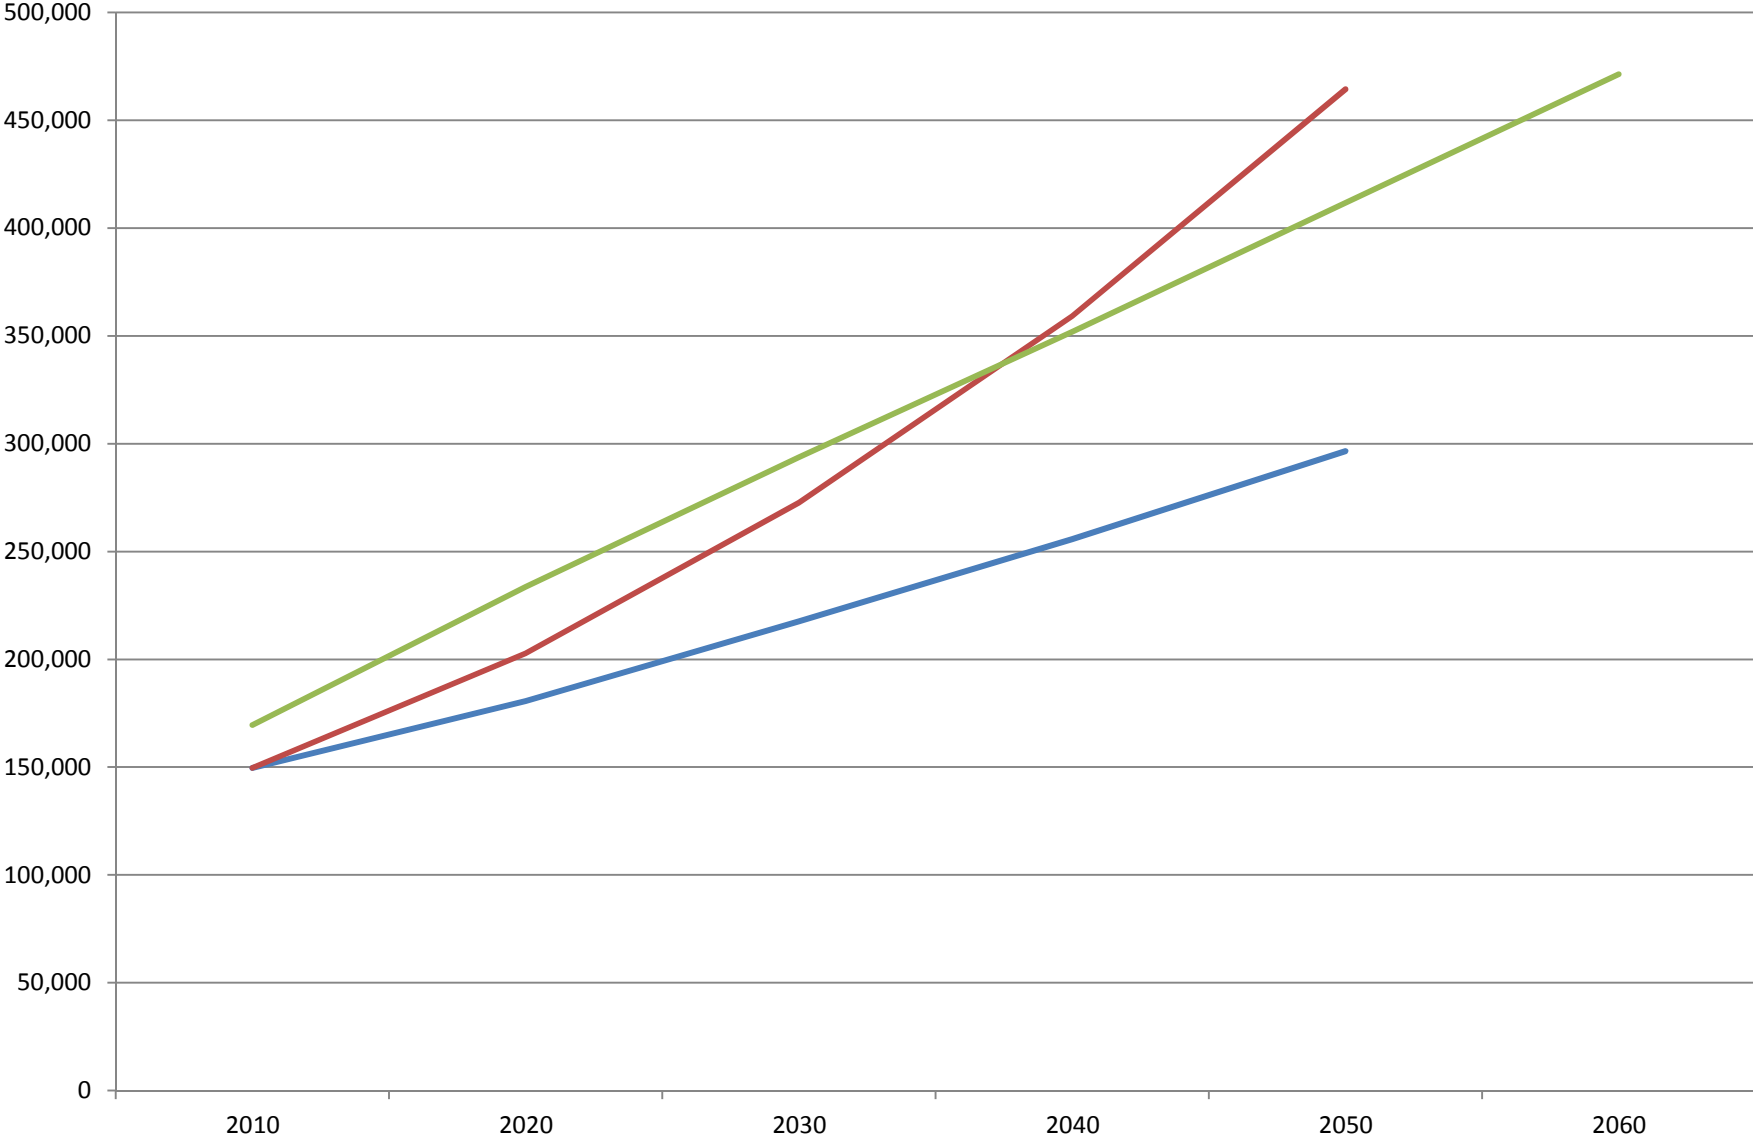

Region C Total Population Projections

— SDC 0.5 Migration — SDC 1.0 Migration — 2011 Region C Plan

Collin County Population Projections

Cooke County Population Projections

— SDC 0.5 Migration — SDC 1.0 Migration — 2011 Region C Plan

Dallas County Population Projections

— SDC 0.5 Migration — SDC 1.0 Migration — 2011 Region C Plan

Denton County Population Projections

Ellis County Population Projections

— SDC 0.5 Migration — SDC 1.0 Migration — 2011 Region C Plan

Fannin County Population Projections

Freestone County Population Projections

Grayson County Population Projections

Henderson County Population Projections

* Includes only Region C portion of Henderson County