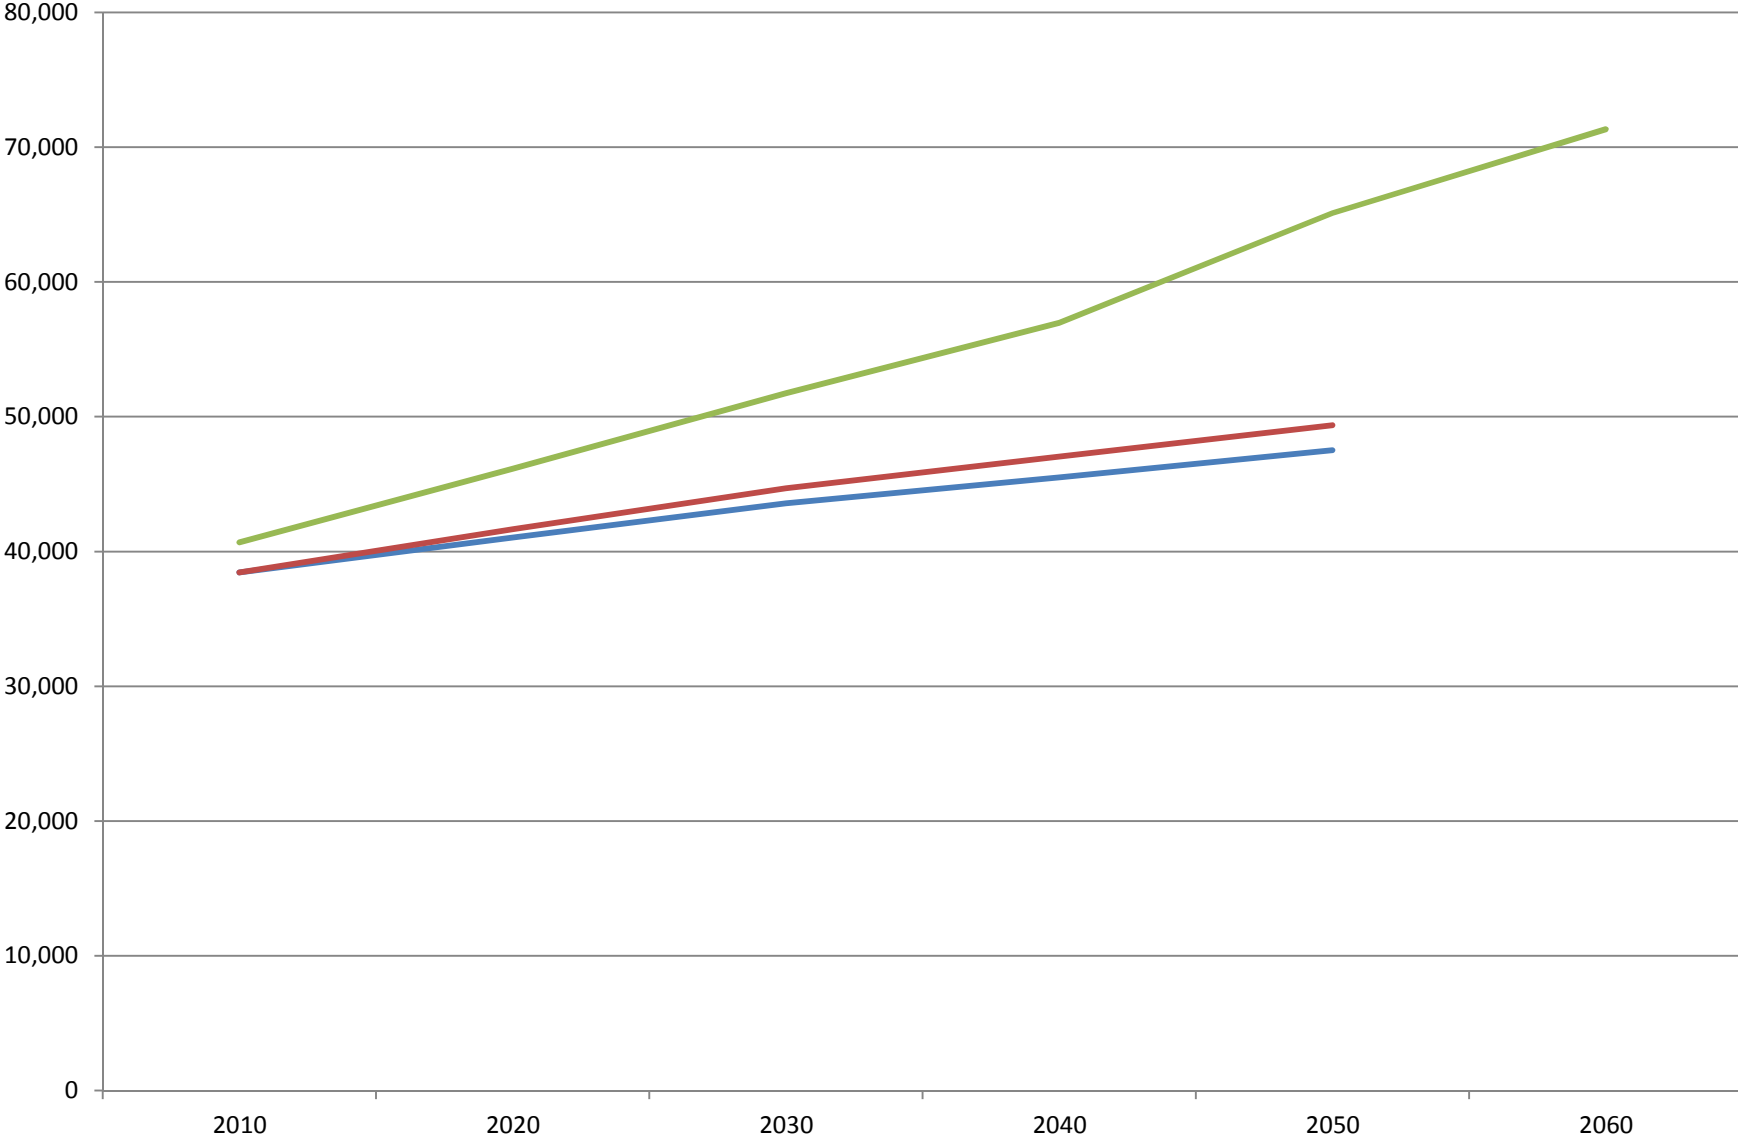

Region C Total Population Projections

— SDC 0.5 Migration — SDC 1.0 Migration — 2011 Region C Plan

Collin County Population Projections

Cooke County Population Projections

— SDC 0.5 Migration — SDC 1.0 Migration — 2011 Region C Plan

Dallas County Population Projections

— SDC 0.5 Migration — SDC 1.0 Migration — 2011 Region C Plan

Denton County Population Projections

Ellis County Population Projections

— SDC 0.5 Migration — SDC 1.0 Migration — 2011 Region C Plan

Fannin County Population Projections

Freestone County Population Projections

Grayson County Population Projections

Henderson County Population Projections

* Includes only Region C portion of Henderson County

Jack County Population Projections

— SDC 0.5 Migration — SDC 1.0 Migration — 2011 Region C Plan

Kaufman County Population Projections

Navarro County Population Projections

Parker County Population Projections