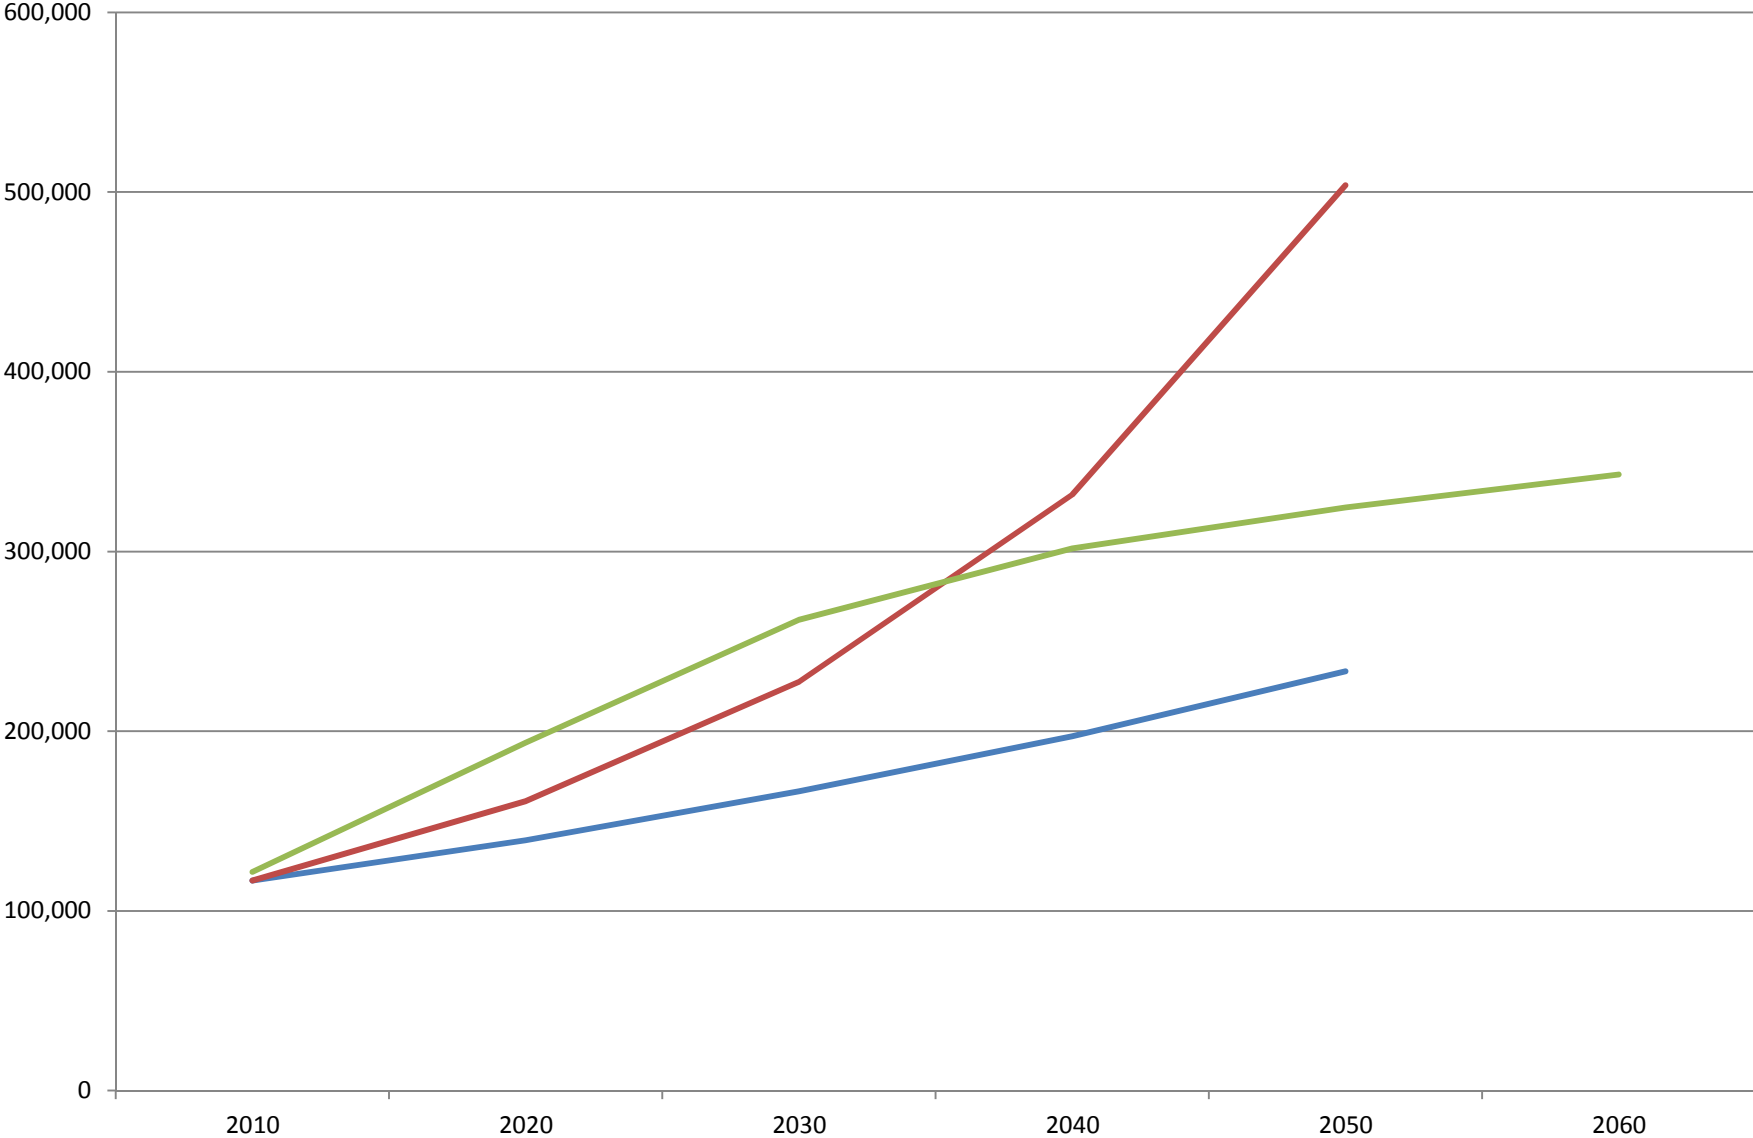

Jack County Population Projections

— SDC 0.5 Migration — SDC 1.0 Migration — 2011 Region C Plan

Kaufman County Population Projections

Navarro County Population Projections

Parker County Population Projections