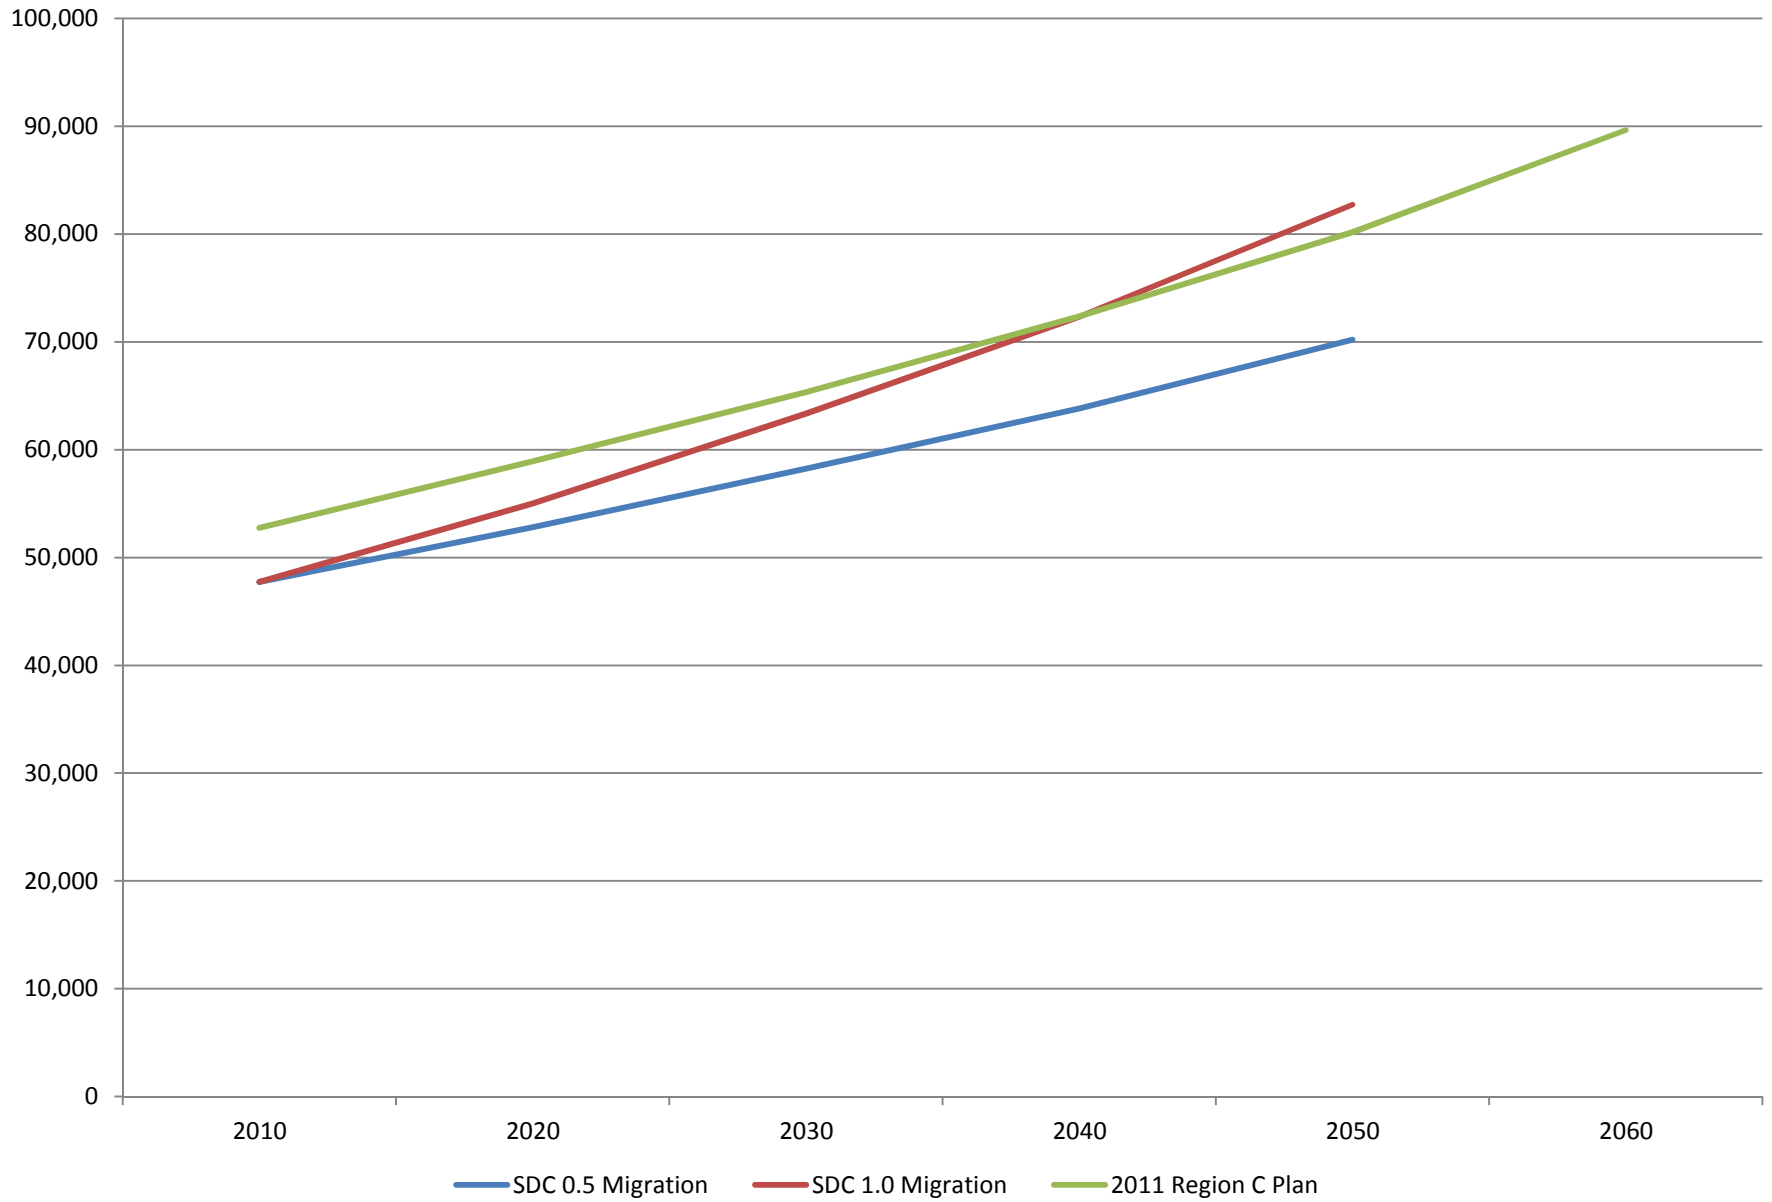

Region C Total Population Projections

— SDC 0.5 Migration — SDC 1.0 Migration — 2011 Region C Plan

Collin County Population Projections

Cooke County Population Projections

— SDC 0.5 Migration — SDC 1.0 Migration — 2011 Region C Plan

Fannin County Population Projections

Freestone County Population Projections

Grayson County Population Projections

Henderson County Population Projections

* Includes only Region C portion of Henderson County

Jack County Population Projections

— SDC 0.5 Migration — SDC 1.0 Migration — 2011 Region C Plan

Kaufman County Population Projections

Navarro County Population Projections

Parker County Population Projections

— SDC 0.5 Migration — SDC 1.0 Migration — 2011 Region C Plan

Rockwall County Population Projections

— SDC 0.5 Migration — SDC 1.0 Migration — 2011 Region C Plan

Tarrant County Population Projections

Wise County Population Projections